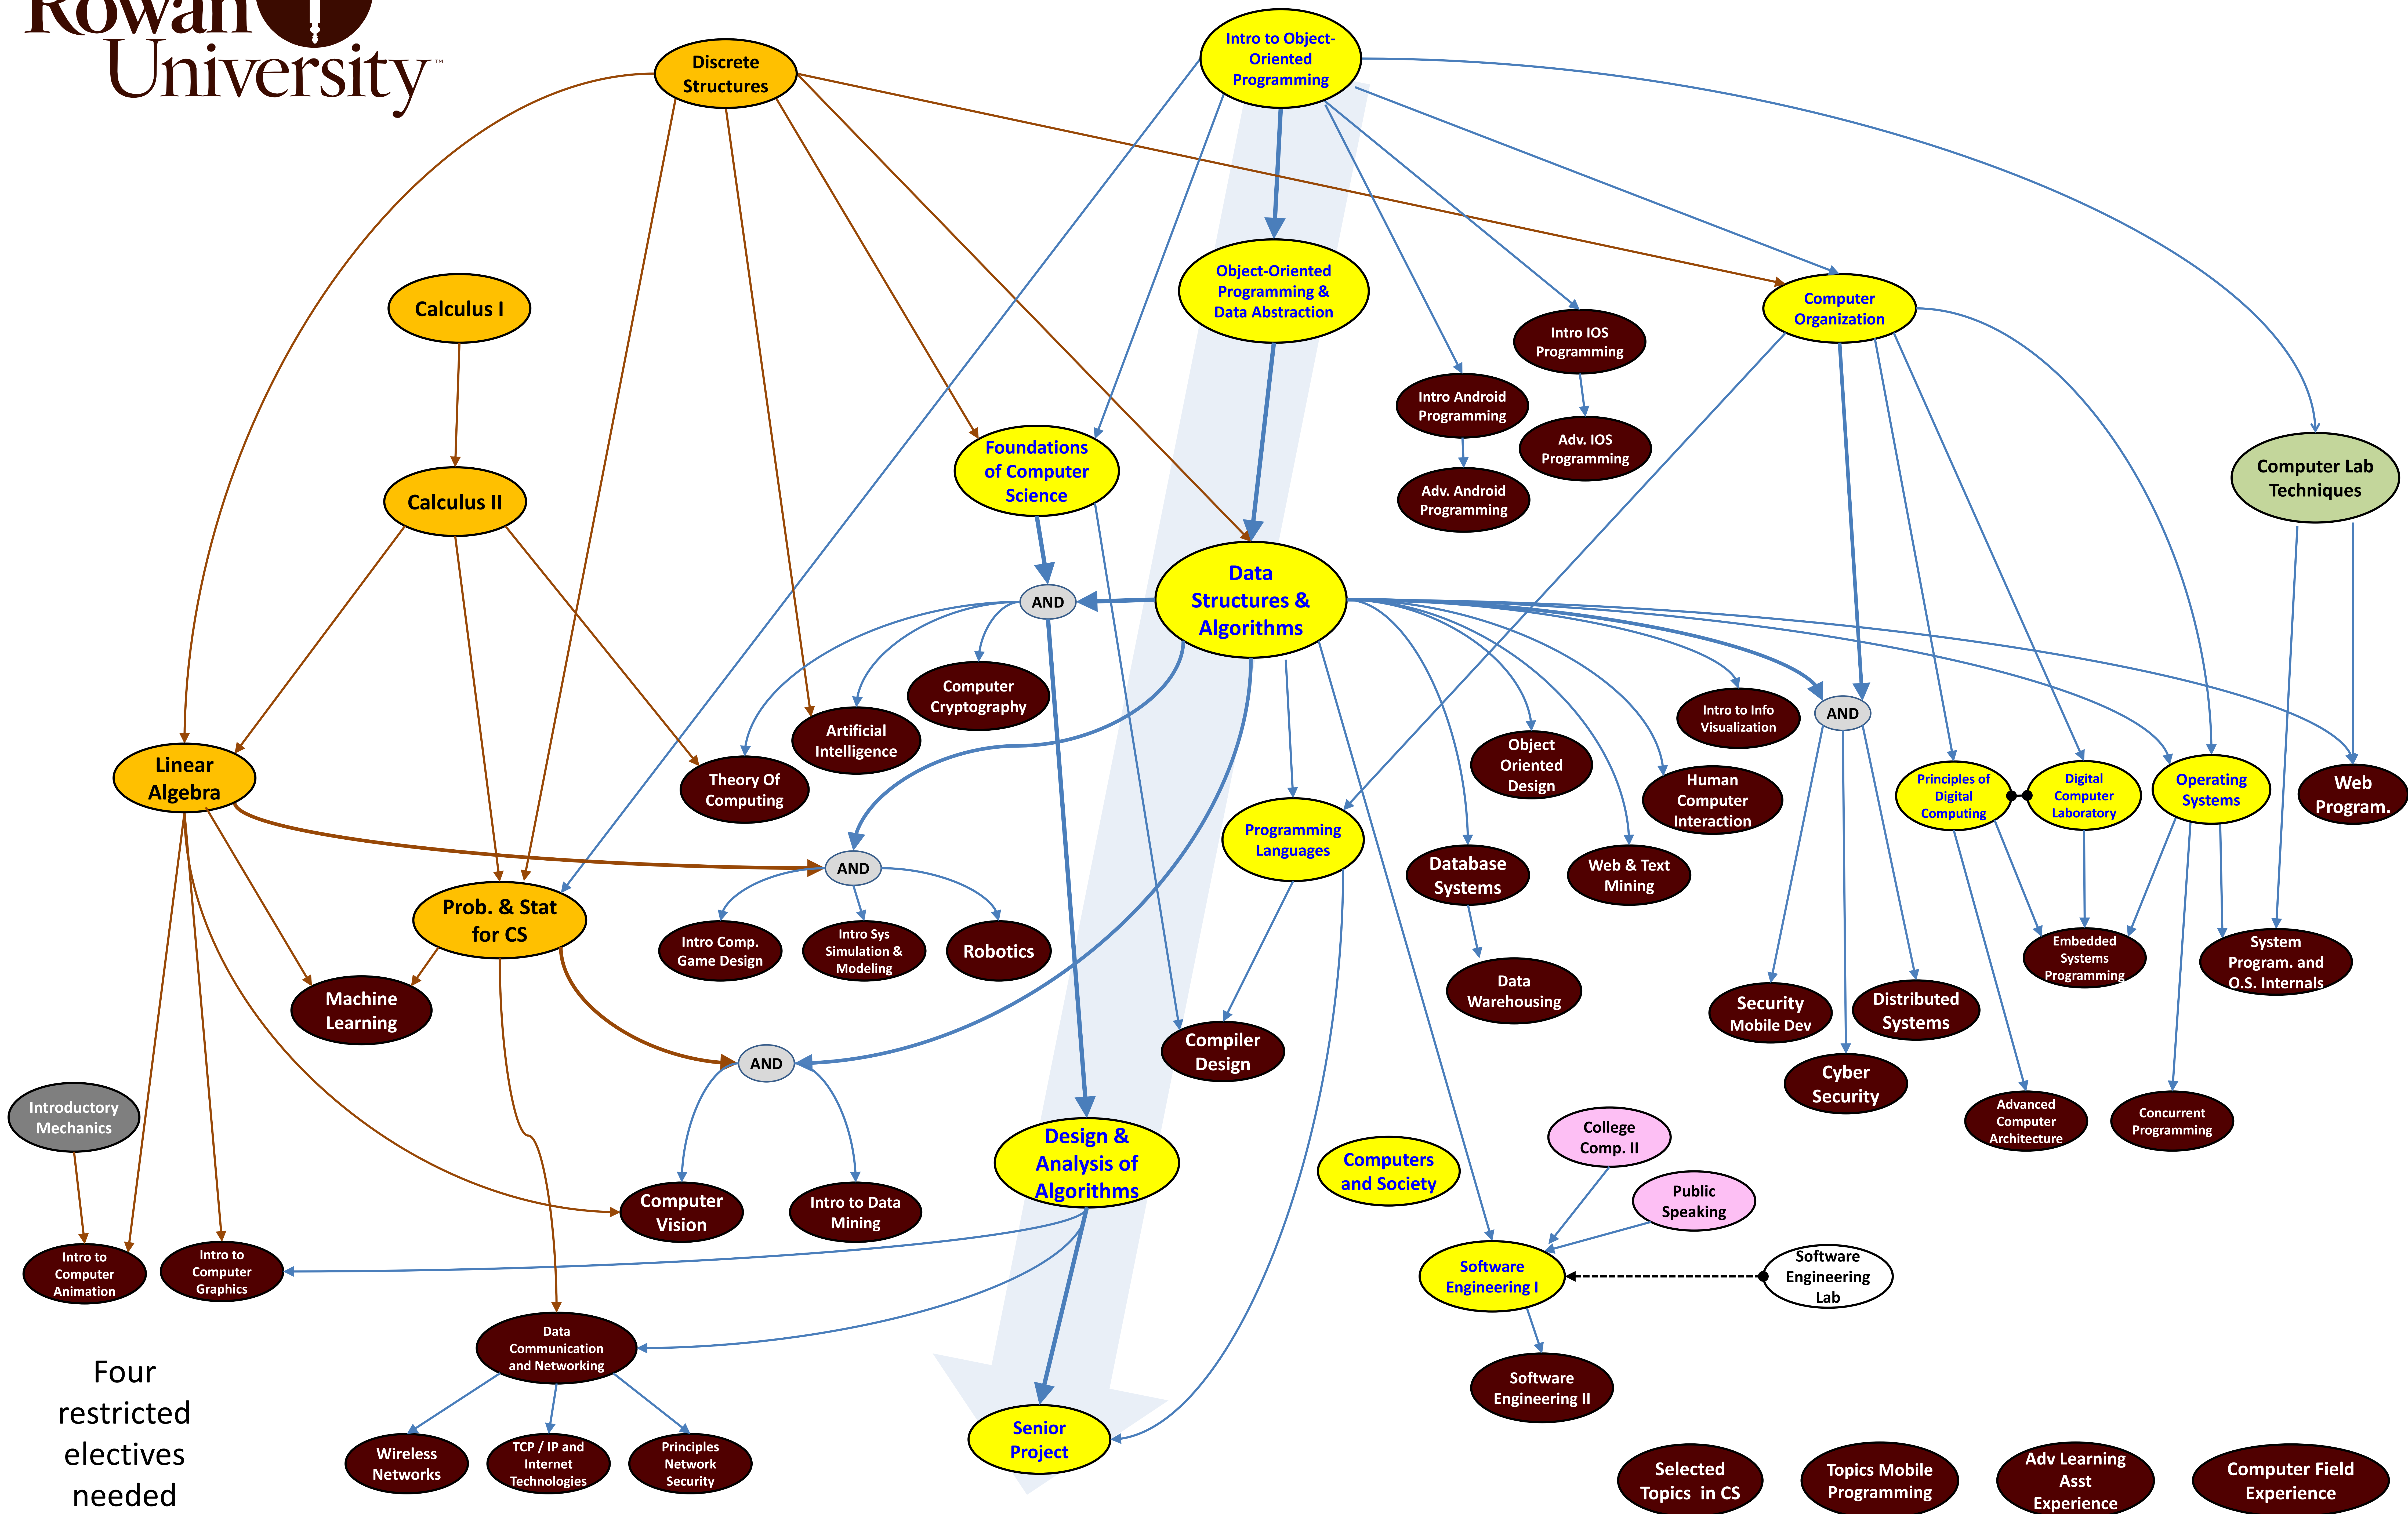

Computer Science Courses

Four restricted electives needed

Required CS course
Restricted Elective CS course
Required Math course
Highly Recommended Free Elective
Required non-CS course
Lab/Science Course

← Pre-requisite
 ●—● Co-requisite
 - - - - - One-way suggested Co-requisite

Developed by:
Department of Computer Science, 12 July 2017